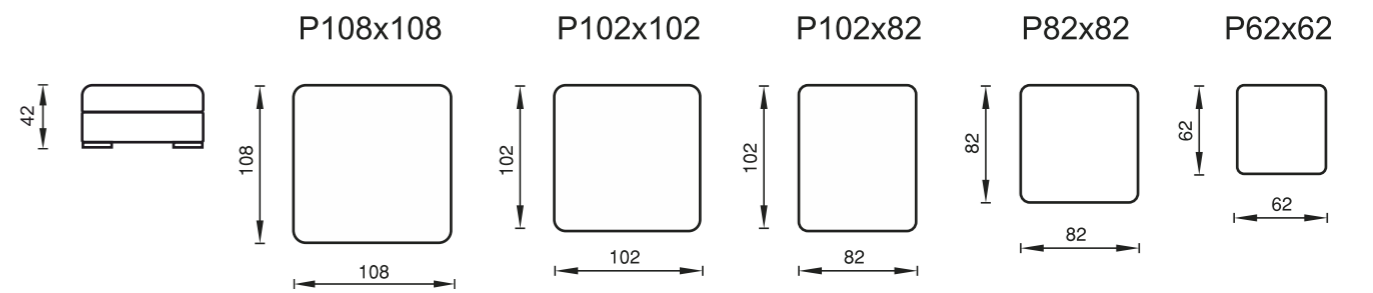

- [Armrest
- P Pouffe
- PD Decorative pillow
- VI Silicon blend 100%

PD078VI50x50

DUO