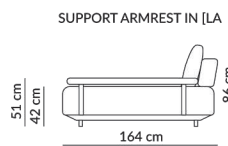

Attention!
When dimensioning a corner:
- to the sofa with element N should be added =24 cm
- to sofas without armrest or with one armrest should be added =6 cm

PD254III50x50

- [Armrest
- P Pouf
- PD Decorative pillow
- III Goose feathers 70% and Silicone blend 30%