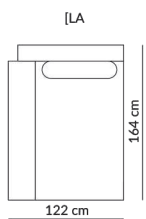

Attention!
When dimensioning a corner:
- to the sofa with element N should be added =24 cm
- to sofas without armrest or with one armrest should be added =6 cm

PD254III50x50

- [Armrest
- P Pouf
- PD Decorative pillow
- III Goose feathers 70% and Silicone blend 30%