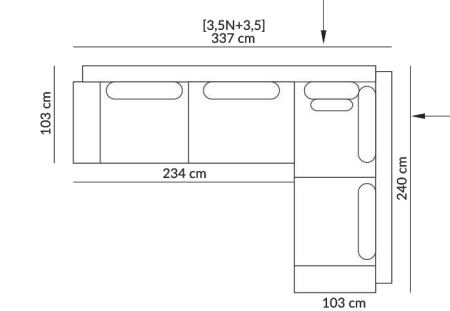

Attention!
When dimensioning a corner:
- to the sofa with element N should be added =24 cm
- to sofas without armrest or with one armrest should be added =6 cm

PD254III50x50

- [Armrest
- P Pouf
- PD Decorative pillow
- III Goose feathers 70% and Silicone blend 30%