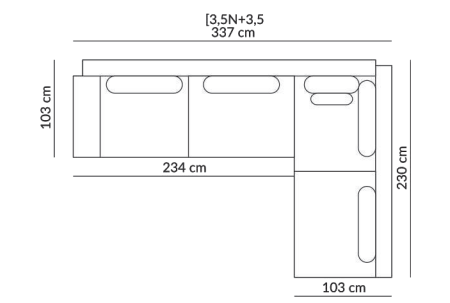

Attention!
When dimensioning a corner:
- to the sofa with element N should be added =24 cm
- to sofas without armrest or with one armrest should be added =6 cm

PD254III50x50

- [Armrest
- P Pouf
- PD Decorative pillow
- III Goose feathers 70% and Silicone blend 30%