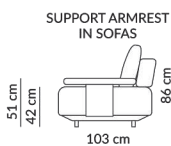

Attention!
When dimensioning a corner:
- to the sofa with element N should be added =24 cm
- to sofas without armrest or with one armrest should be added =6 cm

PD254III50x50

- [Armrest
- P Pouf
- PD Decorative pillow
- III Goose feathers 70% and Silicone blend 30%